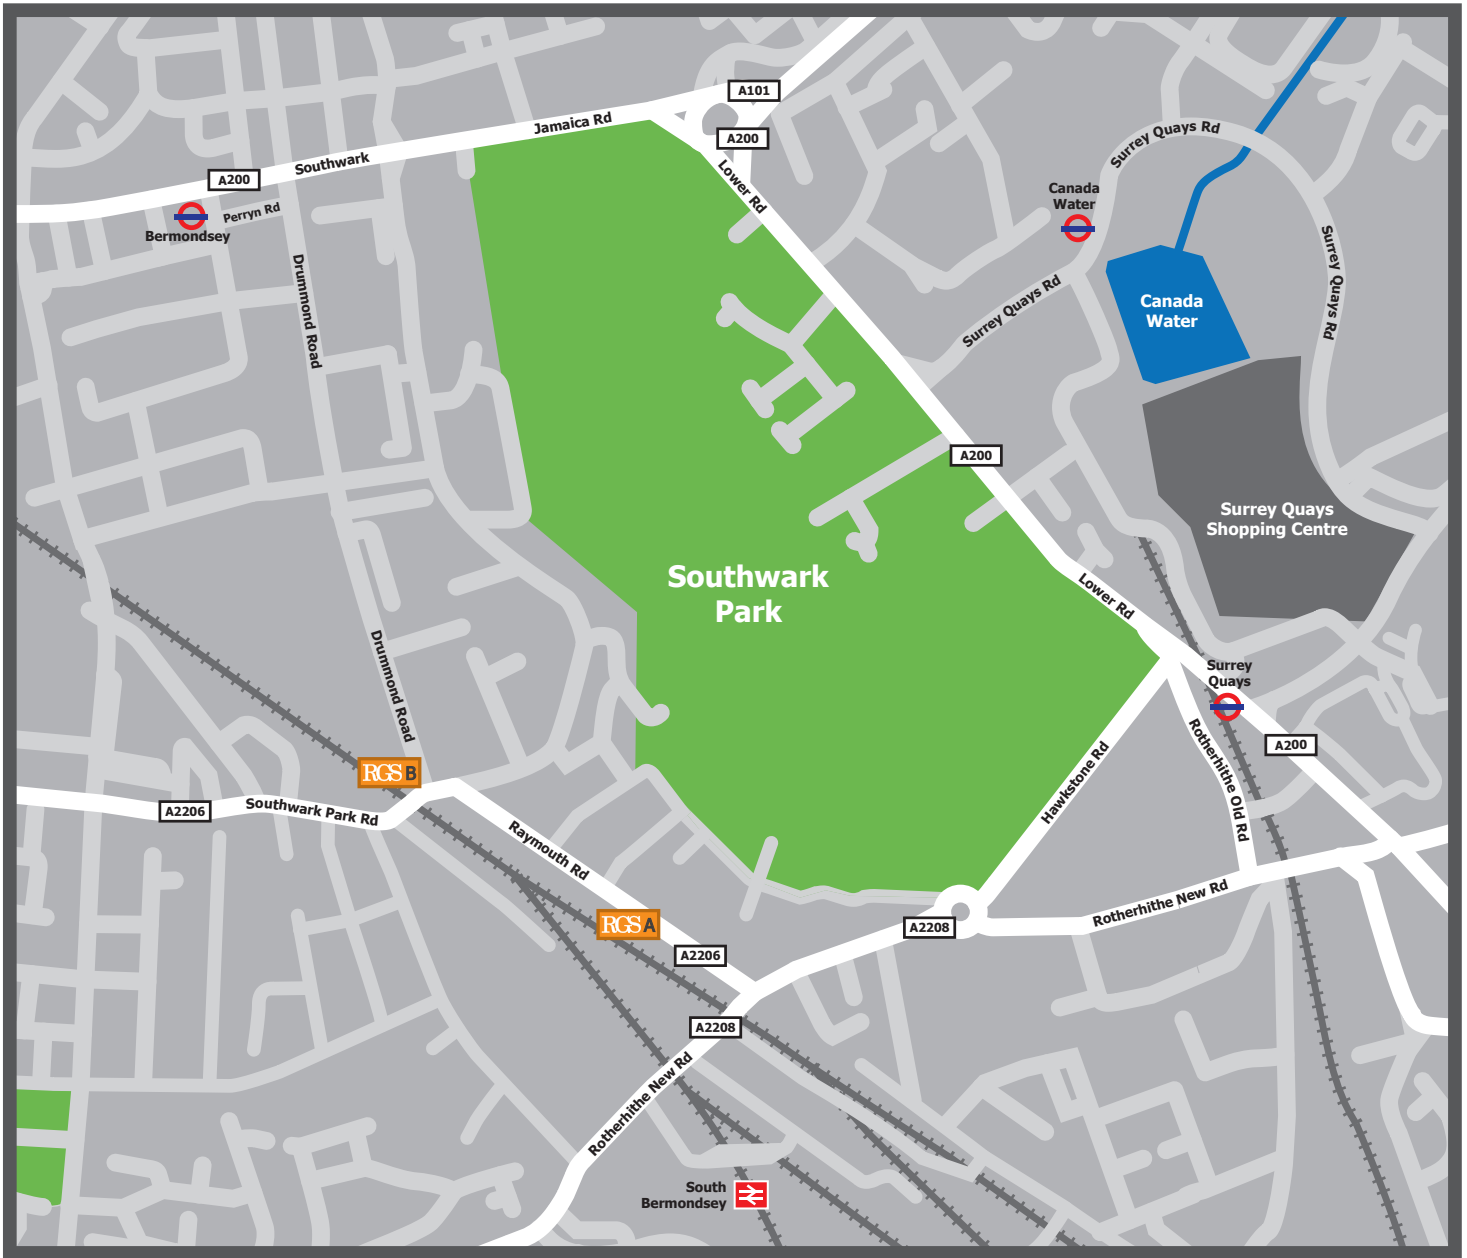

Robert Guy Services

Office and Warehouse A:

RGS Ltd.
54-62 Raymouth Road
London
SE16 2DB
Tel: 020 7237 3857

Warehouse B:

RGS Ltd.
291 Southwark Park Road
(Corner of Drummond Road)
London SE16 3TP
Tel: 020 7231 0991

Nearest Tube Stations

Canada Water, Surrey Quays, Bermondsey

Nearest Railway Station

South Bermondsey